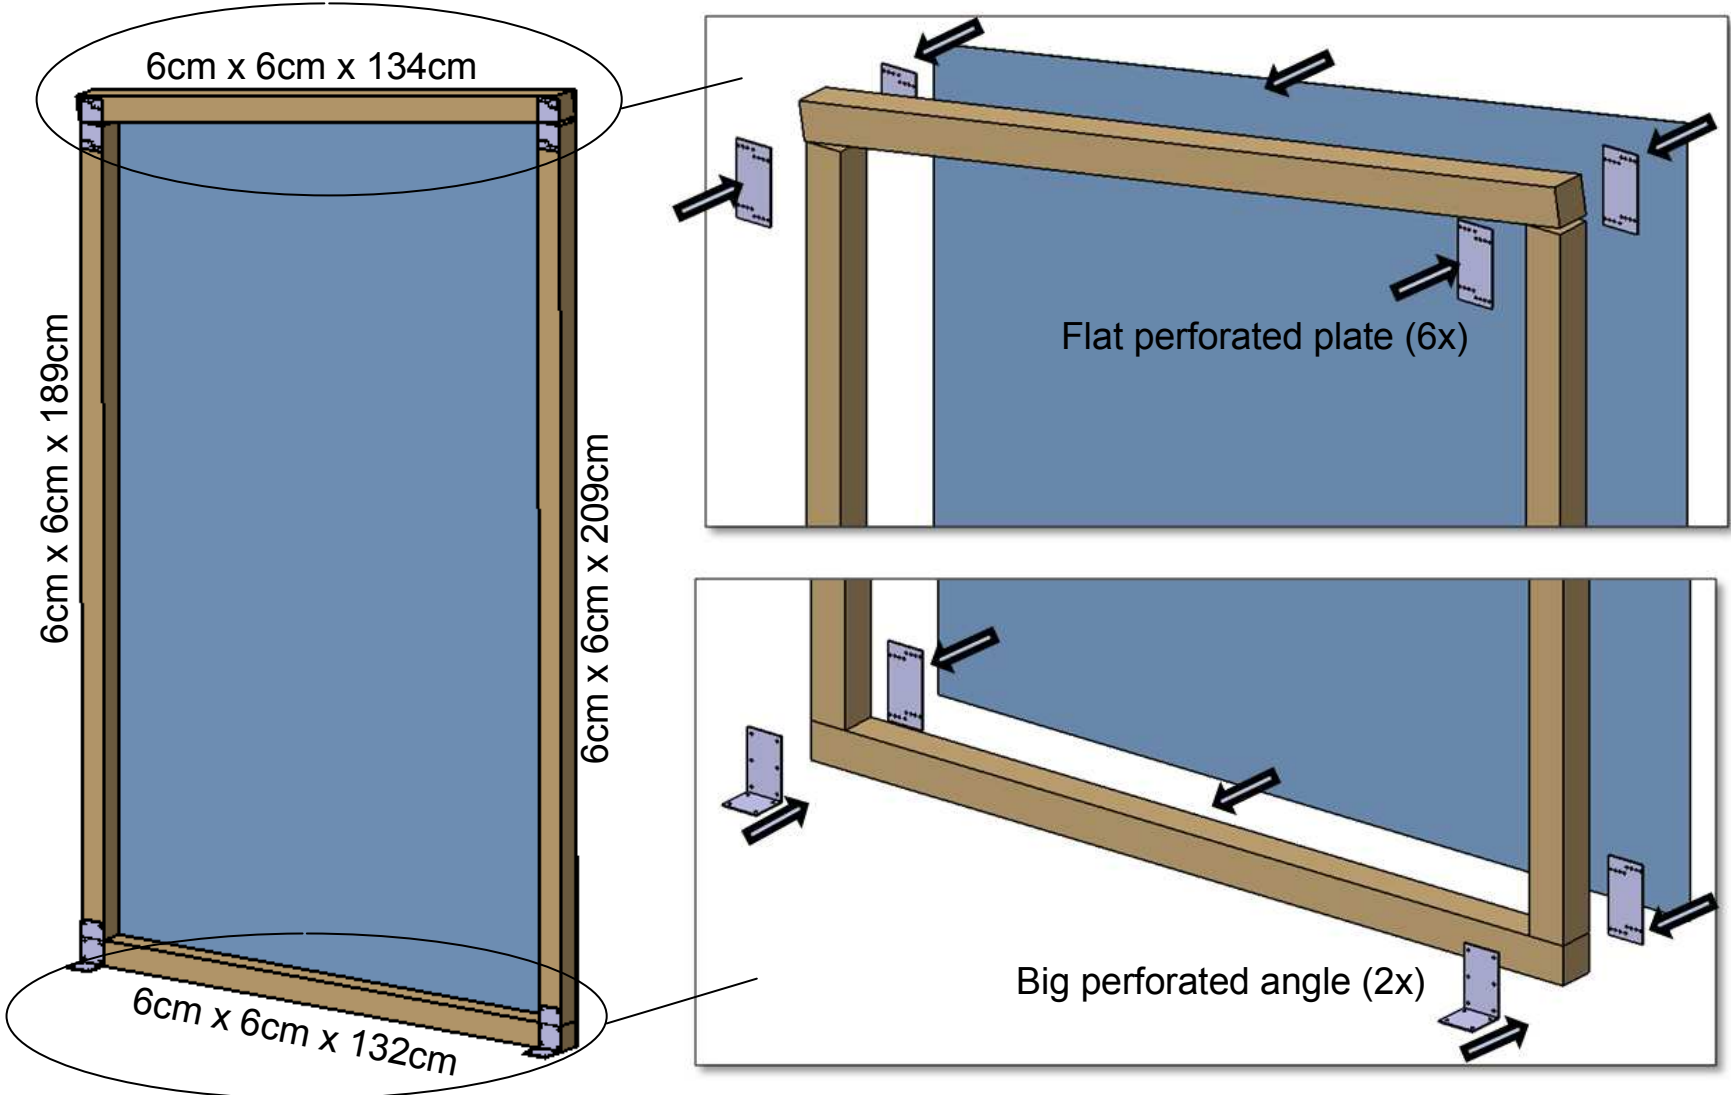

1st Step - Assembly of the Partition

2nd Step - Assembly of the Latrine Door

3rd Step - Assembly of the Public Latrine Unit (4 #)

Pre-cut blank for plastic tarpaulin 4 x 6 meters