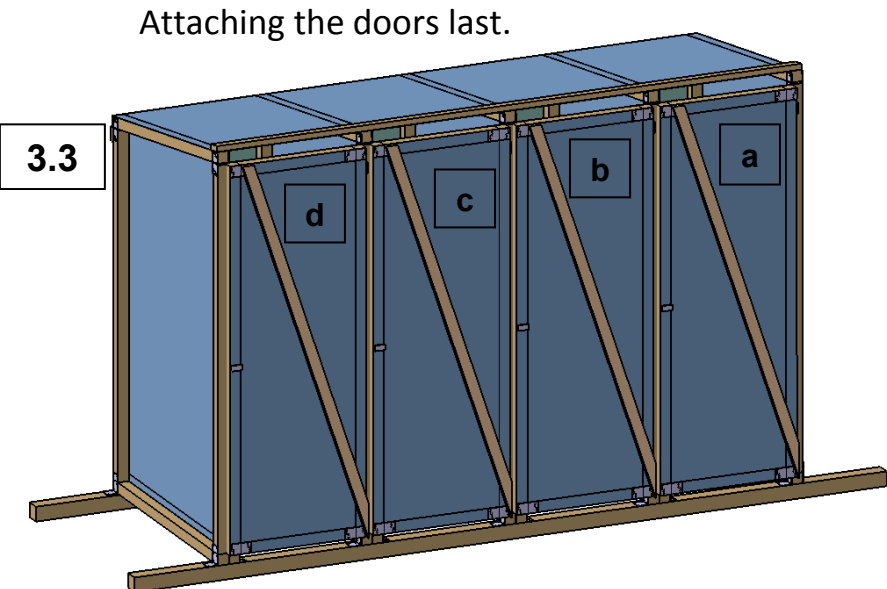

1st Step - Assembly of the Partition

2nd Step - Assembly of the Latrine Door

3rd Step - Assembly of the Public Latrine Unit (4 #)

Pre-cut blank for plastic tarpaulin 4 x 6 meters