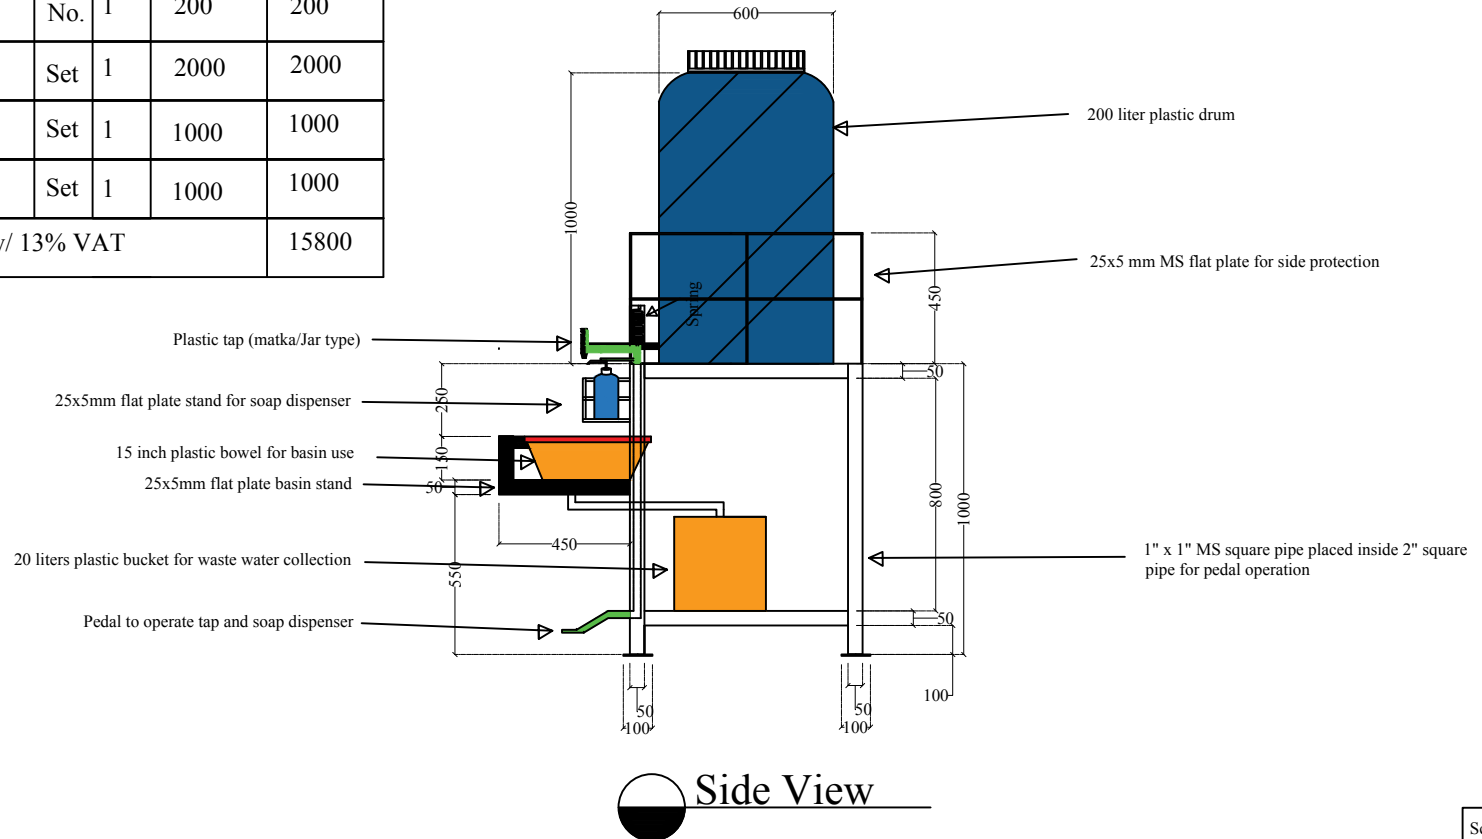

Cost Estimate

S.N.	Items	Unit	Qt.	Rate w/ VAT	Amount
1.	49.5x49.5x2mm MS Square Pipe (medium)	Kg.	33	150	4950
2.	25x25x2mm MS Square Pipe (heavy)	Kg.	16	150	2400
3.	25x5mm Flat MS Plate	Kg.	15	150	2250
4.	200 liter water tank	No.	1	2500	2500
5.	15" plastic basin	No.	2	350	750
6.	Plastic tap (Matka)	No.	2	150	300
7.	Liquid soap dispenser	No.	2	200	400
8.	1 coat primer & 2 coat enamel paint	No.	2	200	400
9.	Inlet fitting and pipe	Set	1	2000	2000
10.	Wash out & drain pipe & fittings	Set	1	1000	1000
10.	Miscellaneous cost	Set	1	1000	1000
Total Amount w/ 13% VAT					17550

Top View

Side View

Scale: not to scale

Cost Estimate

S.N.	Items	Unit	Qt.	Rate w/ VAT	Amount
1.	49.5x49.5x2mm MS Square Pipe (medium)	Kg.	37	150	5550
2.	25x25x2mm MS Square Pipe (heavy)	Kg.	5	150	750
3.	25x5mm Flat MS Plate	Kg.	14	150	2100
4.	200 liter water tank	No.	1	2500	2500
5.	15" plastic basin	No.	1	350	350
6.	Plastic tap (Matka)	No.	1	150	150
7.	Liquid soap dispenser	No.	1	200	200
8.	1 coat primer & 2 coat enamel paint	No.	1	200	200
9.	Inlet fitting and pipe	Set	1	2000	2000
10.	Wash out & drain pipe & fittings	Set	1	1000	1000
10.	Miscellaneous cost	Set	1	1000	1000
Total Amount w/ 13% VAT					15800

Cost Estimate

S.N.	Items	Unit	Qt.	Rate w/ VAT	Amount
1.	49.5x49.5x2mm MS Square Pipe (medium)	Kg.	13	150	1950
2.	25x25x2mm MS Square Pipe (heavy)	Kg.	5	150	750
3.	25x5mm Flat MS Plate	Kg.	3	150	450
4.	16" Stainless steel basin	No.	1	1500	1500
5.	Plastic tap (Matka)	No.	1	150	150
6.	Liquid soap dispenser	No.	1	200	200
7.	1 coat primer & 2 coat enamel paint	No.	1	200	400
8.	Inlet fitting and pipe	Set	1	3000	3000
9.	Wash out & drain pipe & fittings	Set	1	1000	1000
10.	Miscellaneous cost	Set	1	1000	1000
Total Amount w/ 13% VAT					9,750

Top View

Side View

Scale: not to scale