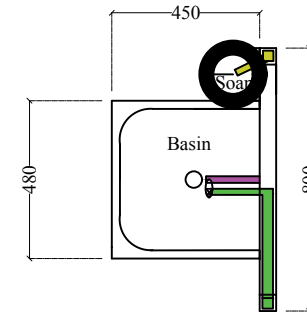

Top View

Side View

Scale: not to scale

Cost Estimate

S.N.	Items	Unit	Qt.	Rate w/ VAT	Amount
1.	49.5x49.5x2mm MS Square Pipe (medium)	Kg.	37	150	5550
2.	25x25x2mm MS Square Pipe (heavy)	Kg.	5	150	750
3.	25x5mm Flat MS Plate	Kg.	14	150	2100
4.	200 liter water tank	No.	1	2500	2500
5.	15" plastic basin	No.	1	350	350
6.	Plastic tap (Matka)	No.	1	150	150
7.	Liquid soap dispenser	No.	1	200	200
8.	1 coat primer & 2 coat enamel paint	No.	1	200	200
9.	Inlet fitting and pipe	Set	1	2000	2000
10.	Wash out & drain pipe & fittings	Set	1	1000	1000
10.	Miscellaneous cost	Set	1	1000	1000
Total Amount w/ 13% VAT					15800

Scale: not to scale

WaterAid Nepal

Date: March 2020

Feet operated hand washing station - Single user

Design by:

Binesh Roy

Drawing nos.

HW-D2

Cost Estimate

S.N.	Items	Unit	Qt.	Rate w/ VAT	Amount
1.	49.5x49.5x2mm MS Square Pipe (medium)	Kg.	13	150	1950
2.	25x25x2mm MS Square Pipe (heavy)	Kg.	5	150	750
3.	25x5mm Flat MS Plate	Kg.	3	150	450
4.	16" Stainless steel basin	No.	1	1500	1500
5.	Plastic tap (Matka)	No.	1	150	150
6.	Liquid soap dispenser	No.	1	200	200
7.	1 coat primer & 2 coat enamel paint	No.	1	200	400
8.	Inlet fitting and pipe	Set	1	3000	3000
9.	Wash out & drain pipe & fittings	Set	1	1000	1000
10.	Miscellaneous cost	Set	1	1000	1000
Total Amount w/ 13% VAT					9,750

Top View

Side View

Scale: not to scale