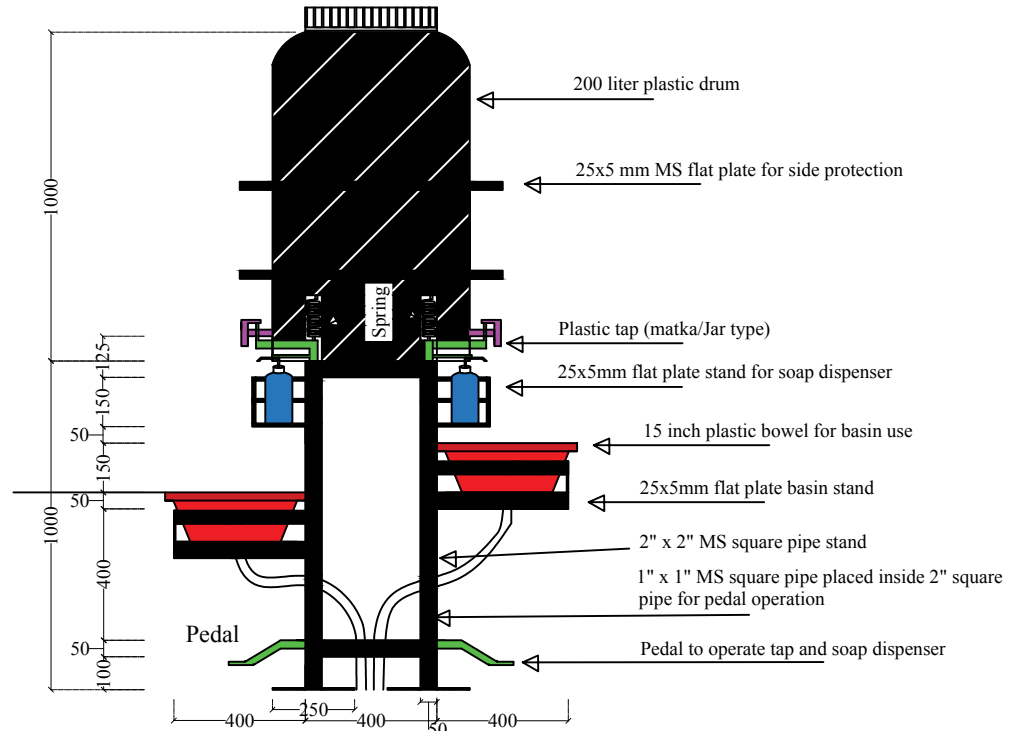

Cost Estimate

S.N.	Items	Unit	Qt.	Rate w/ VAT	Amount
1.	49.5x49.5x2mm MS Square Pipe (medium)	Kg.	33	150	4950
2.	25x25x2mm MS Square Pipe (heavy)	Kg.	16	150	2400
3.	25x5mm Flat MS Plate	Kg.	15	150	2250
4.	200 liter water tank	No.	1	2500	2500
5.	15" plastic basin	No.	2	350	750
6.	Plastic tap (Matka)	No.	2	150	300
7.	Liquid soap dispenser	No.	2	200	400
8.	1 coat primer & 2 coat enamel paint	No.	2	200	400
9.	Inlet fitting and pipe	Set	1	2000	2000
10.	Wash out & drain pipe & fittings	Set	1	1000	1000
10.	Miscellaneous cost	Set	1	1000	1000
Total Amount w/ 13% VAT					17550

Top View

Side View

Scale: not to scale

Cost Estimate

S.N.	Items	Unit	Qt.	Rate w/ VAT	Amount
1.	49.5x49.5x2mm MS Square Pipe (medium)	Kg.	37	150	5550
2.	25x25x2mm MS Square Pipe (heavy)	Kg.	5	150	750
3.	25x5mm Flat MS Plate	Kg.	14	150	2100
4.	200 liter water tank	No.	1	2500	2500
5.	15" plastic basin	No.	1	350	350
6.	Plastic tap (Matka)	No.	1	150	150
7.	Liquid soap dispenser	No.	1	200	200
8.	1 coat primer & 2 coat enamel paint	No.	1	200	200
9.	Inlet fitting and pipe	Set	1	2000	2000
10.	Wash out & drain pipe & fittings	Set	1	1000	1000
10.	Miscellaneous cost	Set	1	1000	1000
Total Amount w/ 13% VAT					15800

Cost Estimate

S.N.	Items	Unit	Qt.	Rate w/ VAT	Amount
1.	49.5x49.5x2mm MS Square Pipe (medium)	Kg.	13	150	1950
2.	25x25x2mm MS Square Pipe (heavy)	Kg.	5	150	750
3.	25x5mm Flat MS Plate	Kg.	3	150	450
4.	16" Stainless steel basin	No.	1	1500	1500
5.	Plastic tap (Matka)	No.	1	150	150
6.	Liquid soap dispenser	No.	1	200	200
7.	1 coat primer & 2 coat enamel paint	No.	1	200	400
8.	Inlet fitting and pipe	Set	1	3000	3000
9.	Wash out & drain pipe & fittings	Set	1	1000	1000
10.	Miscellaneous cost	Set	1	1000	1000
Total Amount w/ 13% VAT					9,750

Top View

Side View

Scale: not to scale