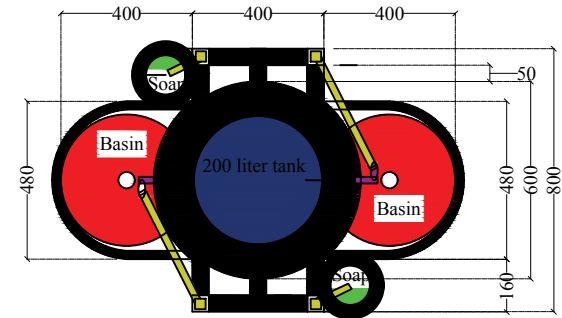

Cost Estimate

S.N.	Items	Unit	Qt.	Rate w/ VAT	Amount
1.	49.5x49.5x2mm MS Square Pipe (medium)	Kg.	33	150	4950
2.	25x25x2mm MS Square Pipe (heavy)	Kg.	16	150	2400
3.	25x5mm Flat MS Plate	Kg.	15	150	2250
4.	200 liter water tank	No.	1	2500	2500
5.	15" plastic basin	No.	2	350	750
6.	Plastic tap (Matka)	No.	2	150	300
7.	Liquid soap dispenser	No.	2	200	400
8.	1 coat primer & 2 coat enamel paint	No.	2	200	400
9.	Inlet fitting and pipe	Set	1	2000	2000
10.	Wash out & drain pipe & fittings	Set	1	1000	1000
10.	Miscellaneous cost	Set	1	1000	1000
Total Amount w/ 13% VAT					17550

Top View

Side View

Scale: not to scale

Cost Estimate

S.N.	Items	Unit	Qt.	Rate w/ VAT	Amount
1.	49.5x49.5x2mm MS Square Pipe (medium)	Kg.	37	150	5550
2.	25x25x2mm MS Square Pipe (heavy)	Kg.	5	150	750
3.	25x5mm Flat MS Plate	Kg.	14	150	2100
4.	200 liter water tank	No.	1	2500	2500
5.	15" plastic basin	No.	1	350	350
6.	Plastic tap (Matka)	No.	1	150	150
7.	Liquid soap dispenser	No.	1	200	200
8.	1 coat primer & 2 coat enamel paint	No.	1	200	200
9.	Inlet fitting and pipe	Set	1	2000	2000
10.	Wash out & drain pipe & fittings	Set	1	1000	1000
10.	Miscellaneous cost	Set	1	1000	1000
Total Amount w/ 13% VAT					15800

Cost Estimate

S.N.	Items	Unit	Qt.	Rate w/ VAT	Amount
1.	49.5x49.5x2mm MS Square Pipe (medium)	Kg.	13	150	1950
2.	25x25x2mm MS Square Pipe (heavy)	Kg.	5	150	750
3.	25x5mm Flat MS Plate	Kg.	3	150	450
4.	16" Stainless steel basin	No.	1	1500	1500
5.	Plastic tap (Matka)	No.	1	150	150
6.	Liquid soap dispenser	No.	1	200	200
7.	1 coat primer & 2 coat enamel paint	No.	1	200	400
8.	Inlet fitting and pipe	Set	1	3000	3000
9.	Wash out & drain pipe & fittings	Set	1	1000	1000
10.	Miscellaneous cost	Set	1	1000	1000
Total Amount w/ 13% VAT					9,750

Top View

Side View

Scale: not to scale