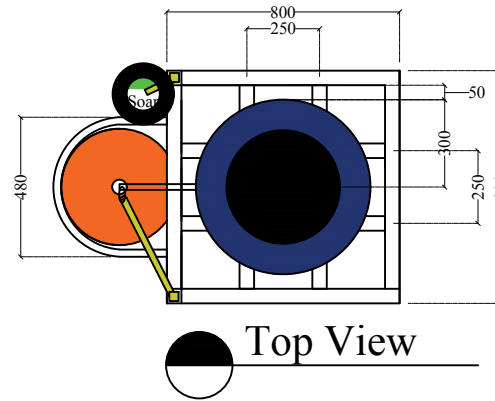

Cost Estimate

S.N.	Items	Unit	Qt.	Rate w/ VAT	Amount
1.	49.5x49.5x2mm MS Square Pipe (medium)	Kg.	33	150	4950
2.	25x25x2mm MS Square Pipe (heavy)	Kg.	16	150	2400
3.	25x5mm Flat MS Plate	Kg.	15	150	2250
4.	200 liter water tank	No.	1	2500	2500
5.	15" plastic basin	No.	2	350	750
6.	Plastic tap (Matka)	No.	2	150	300
7.	Liquid soap dispenser	No.	2	200	400
8.	1 coat primer & 2 coat enamel paint	No.	2	200	400
9.	Inlet fitting and pipe	Set	1	2000	2000
10.	Wash out & drain pipe & fittings	Set	1	1000	1000
10.	Miscellaneous cost	Set	1	1000	1000
Total Amount w/ 13% VAT					17550

Top View

Side View

Scale: not to scale

Cost Estimate

S.N.	Items	Unit	Qt.	Rate w/ VAT	Amount
1.	49.5x49.5x2mm MS Square Pipe (medium)	Kg.	37	150	5550
2.	25x25x2mm MS Square Pipe (heavy)	Kg.	5	150	750
3.	25x5mm Flat MS Plate	Kg.	14	150	2100
4.	200 liter water tank	No.	1	2500	2500
5.	15" plastic basin	No.	1	350	350
6.	Plastic tap (Matka)	No.	1	150	150
7.	Liquid soap dispenser	No.	1	200	200
8.	1 coat primer & 2 coat enamel paint	No.	1	200	200
9.	Inlet fitting and pipe	Set	1	2000	2000
10.	Wash out & drain pipe & fittings	Set	1	1000	1000
10.	Miscellaneous cost	Set	1	1000	1000
Total Amount w/ 13% VAT					15800

Cost Estimate

S.N.	Items	Unit	Qt.	Rate w/ VAT	Amount
1.	49.5x49.5x2mm MS Square Pipe (medium)	Kg.	13	150	1950
2.	25x25x2mm MS Square Pipe (heavy)	Kg.	5	150	750
3.	25x5mm Flat MS Plate	Kg.	3	150	450
4.	16" Stainless steel basin	No.	1	1500	1500
5.	Plastic tap (Matka)	No.	1	150	150
6.	Liquid soap dispenser	No.	1	200	200
7.	1 coat primer & 2 coat enamel paint	No.	1	200	400
8.	Inlet fitting and pipe	Set	1	3000	3000
9.	Wash out & drain pipe & fittings	Set	1	1000	1000
10.	Miscellaneous cost	Set	1	1000	1000
Total Amount w/ 13% VAT					9,750

Top View

Side View

Scale: not to scale